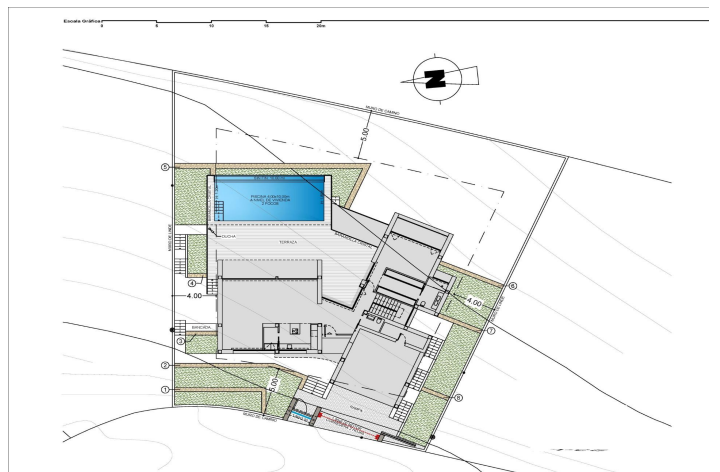

Description

NEW BUILD LUXURY VILLA IN CUMBRE DEL SOL

Cumbre del Sol is a place where you can enjoy both nature as well as the sun and sea. This luxury villa offers peace and comfort so the owner can relax peacefully with an incredible sea view. Could this be your future home?