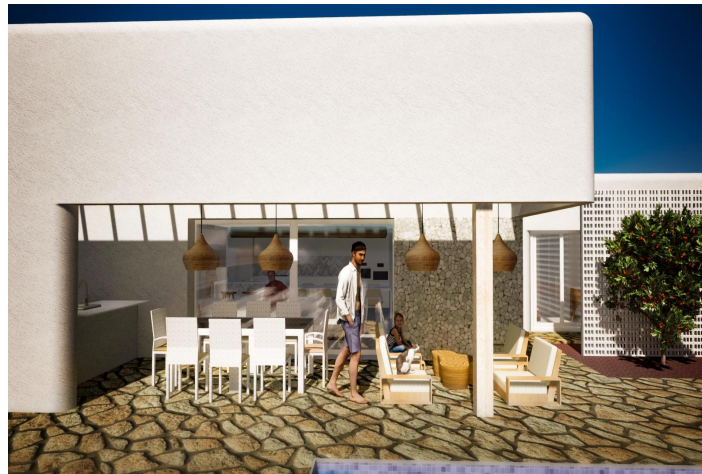

Description

NEW BUILD IBIZA STYLE VILLAS IN ALFAZ DEL PI

Fantastic New Build Ibiza style villas in Alfaz del Pi, close to the El Arabi urbanization. Connected to the urban centre of Alfaz del Pi (shops, sports centre, schools) and a few minutes from El Albir with easy connection.

The house has an stunning presence, with the living-room volumen having higher roof than normal, making a huge living room with an open kitchen and a kitchen/dining island (dining table connected to kitchen island).

There are large sliding windows that get hidden inside the walls cavity when open, providing a continuous experience towards the exterior pool area, where there´s a covered area (by concrete roof and masonry walls) that makes the most enjoyable outdoor space.