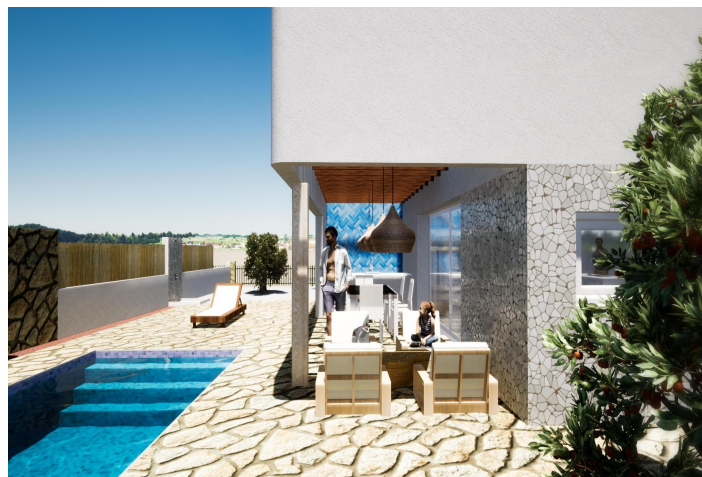

Description

NEW BUILD IBIZA STYLE VILLAS IN ALFAZ DEL PI

Fantastic New Build Ibiza style villas in Alfaz del Pi, close to the El Arabi urbanization. Connected to the urban centre of Alfaz del Pi (shops, sports centre, schools) and a few minutes from El Albir with easy connection.

The house has an stunning presence, with the living-room volumen having higher roof than normal, making a huge living room with an open kitchen and a kitchen/dining island (dining table connected to kitchen island).

There are large sliding windows that get hidden inside the walls cavity when open, providing a continuous experience towards the exterior pool area, where there´s a covered area (by concrete roof and masonry walls) that makes the most enjoyable outdoor space.