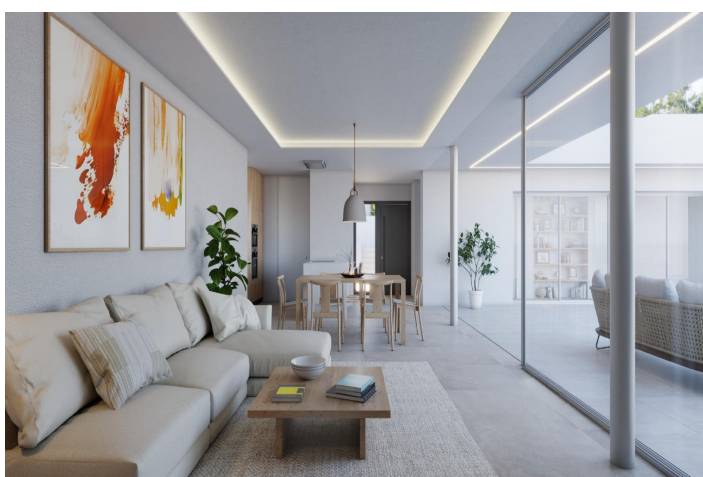

Contact us

W: www.lexington-realty.com
T: +34 966 69 51 52
M: contact@lexington-realty.com

Description

NEW BUILD VILLA WITH THE SEA VIEWS IN CUMBRE DEL SOL

A house with a clear concept, to create a fusion between indoors and outdoors, by obtaining open stays, bright and functional rooms. The living room invades the terrace and invites you to enjoy the wonderful Mediterranean climate, which gives us almost 300 days of sunshine a year.

Conceived in open L-shaped modules, the villa embraces the main garden, where an impressive infinity pool merges with the sea. A space open to the outside, which invites you to enjoy the sun and the Mediterranean climate, but oriented in such a way as to achieve maximum privacy.

The villa is divided into two levels. Upstairs is the sleeping area, where two bedrooms share a common bathroom, while the master suite becomes a private sanctuary with its own bathroom and dressing room. From the rooms, you can enjoy breathtaking views of the sea and the mountains, creating a feeling of serenity and tranquillity that invites you to relax.

On the ground floor is the day module, which opens to the outside, creating a sense of continuity and connection with the surroundings. The day module consists of an entrance hall, a guest toilet, and the tandem formed by a large living-dining room and kitchen that are perfectly integrated. Both modules converge in the outdoor area with the terrace and swimming pool as a point of connection.