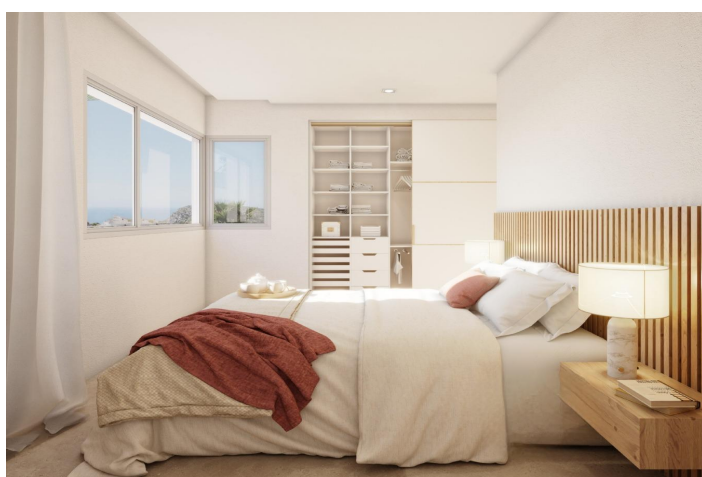

Description

NEW BUILD VILLA WITH THE SEA VIEWS IN CUMBRE DEL SOL

A house with a clear concept, to create a fusion between indoors and outdoors, by obtaining open stays, bright and functional rooms. The living room invades the terrace and invites you to enjoy the wonderful Mediterranean climate, which gives us almost 300 days of sunshine a year.

The villa is divided into two levels. Upstairs is the sleeping area, where two bedrooms share a common bathroom, while the master suite becomes a private sanctuary with its own bathroom and dressing room. From the rooms, you can enjoy breathtaking views of the sea and the mountains, creating a feeling of serenity and tranquillity that invites you to relax.