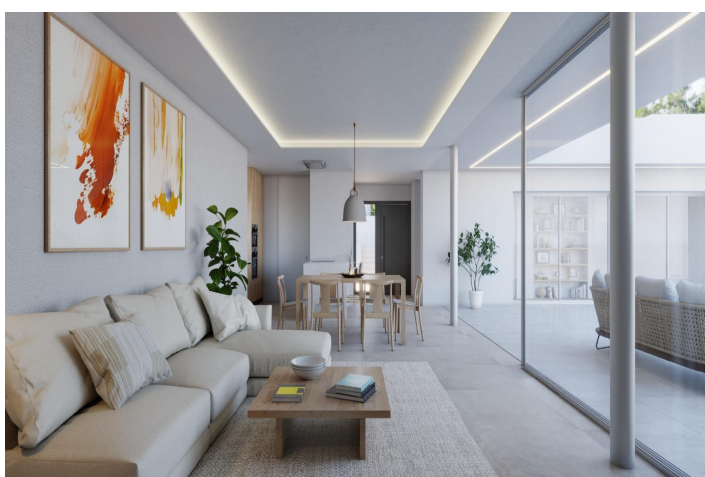

Description

NEW BUILD VILLA WITH THE SEA VIEWS IN CUMBRE DEL SOL

A house with a clear concept, to create a fusion between indoors and outdoors, by obtaining open stays, bright and functional rooms. The living room invades the terrace and invites you to enjoy the wonderful Mediterranean climate, which gives us almost 300 days of sunshine a year.

Conceived in open L-shaped modules, the villa embraces the main garden, where an impressive infinity pool merges with the sea. A space open to the outside, which invites you to enjoy the sun and the Mediterranean climate, but oriented in such a way as to achieve maximum privacy.

The villa is divided into two levels. Upstairs is the sleeping area, where two bedrooms share a common bathroom, while the master suite becomes a private sanctuary with its own bathroom and dressing room. From the rooms, you can enjoy breathtaking views of the sea and the mountains, creating a feeling of serenity and tranquillity that invites you to relax.

On the ground floor is the day module, which opens to the outside, creating a sense of continuity and connection with the surroundings. The day module consists of an entrance hall, a guest toilet, and the tandem formed by a large living-dining room and kitchen that are perfectly integrated. Both modules converge in the outdoor area with the terrace and swimming pool as a point of connection.