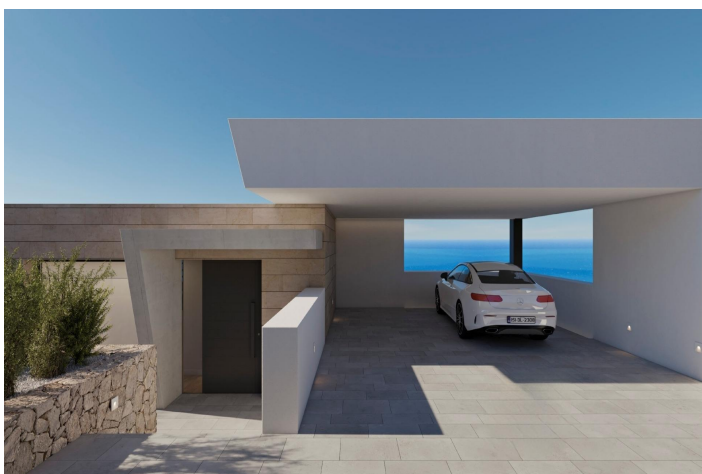

Description

NEW BUILD LUXURY VILLA IN CUMBRE DEL SOL

In the paradisiacal Cumbre del Sol, on the Costa Blanca North, a villa with spectacular sea views has been projected. A newly built villa on one of the best located plots within the Cumbre del Sol residential complex. The incredible views from this plot are a real treat for the senses and the main feature of this villa.

The blue of the sea is integrated with the white of the facade, the raw and native stone present in the walls that terrace the plot, marking the exterior lines of the house and integrating it into the environment.

New Build villa is divided into 3 heights and all rooms face the sea, integrating it into the house through large windows. The interior spaces are generous, especially the day area, which consists of a large open space, allowing the residents to be together, rest, cook or simply relax contemplating the spectacular view of the sea that the villa offers.

Taking into account the temperate climate that we have on the Costa Blanca North, the exterior of the house plays a major role, as it becomes an extension of the living room, with large porches, barbecue, spacious terraces, an impressive swimming pool with a large predrill, triple the space of this home as the inside and outside merge into one.