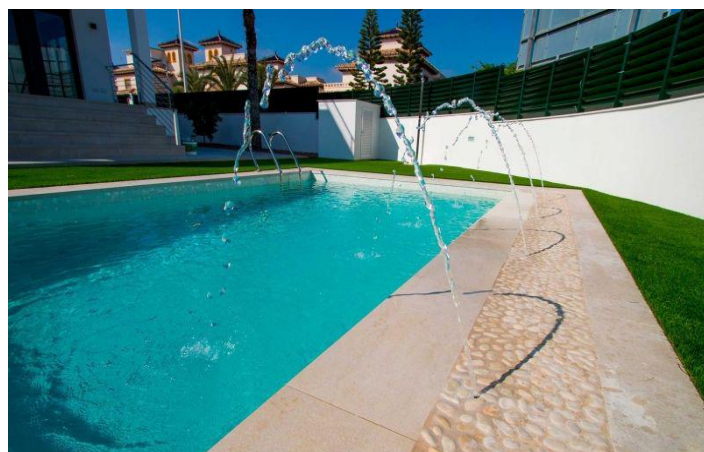

Lexington Realty

C/ Finlandia 19, Bl. 1, Loc. 2
Commercial Centre Gran Alacant
03130 Santa Pola, ALICANTE

Contact us

W: www.lexington-realty.com
T: +34 966 69 51 52
M: contact@lexington-realty.com