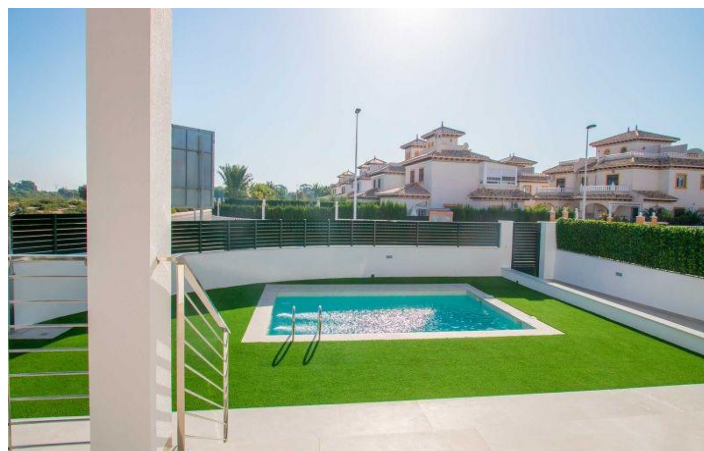

Lexington Realty

C/ Finlandia 19, Bl. 1, Loc. 2
Commercial Centre Gran Alacant
03130 Santa Pola, ALICANTE

Contact us

W: www.lexington-realty.com
T: +34 966 69 51 52
M: contact@lexington-realty.com