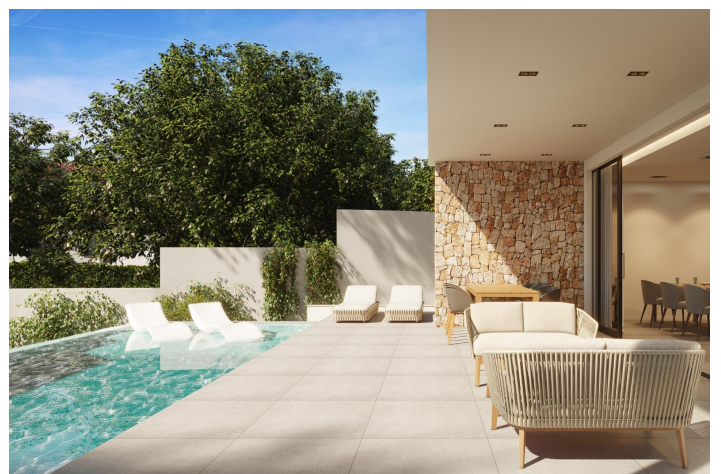

W: www.lexington-realty.com
T: +34 966 69 51 52
M: contact@lexington-realty.com

Description

NEW BUILD VILLAS IN PINAR DE CAMPOVERDE

Modern New Build villas in Pinar de Campoverde.

2 New Build exclusive villas build over 2 floors on the plots of 700 m², have 4 bedrooms and 3 bathrooms, infinity pool, sun lounge area and garden finished with artificial grass in areas closer to the house and pool.
Fully fitted kitchen and bathrooms and pre-installation for air conditioning.