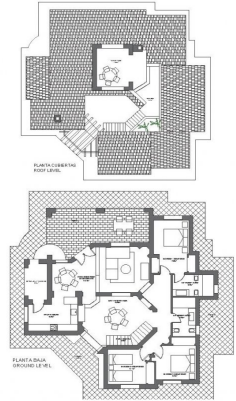

PLANO LOCALIZACION