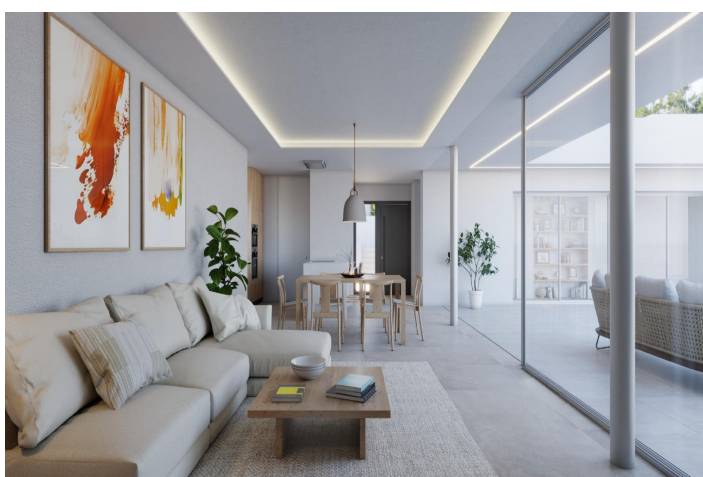

Contact us

W: www.lexington-realty.com
T: +34 966 69 51 52
M: contact@lexington-realty.com

Description

NEW BUILD VILLA WITH THE SEA VIEWS IN CUMBRE DEL SOL

A house with a clear concept, to create a fusion between indoors and outdoors, by obtaining open stays, bright and functional rooms. The living room invades the terrace and invites you to enjoy the wonderful Mediterranean climate, which gives us almost 300 days of sunshine a year.

Conceived in open L-shaped modules, the villa embraces the main garden, where an impressive infinity pool merges with the sea. A space open to the outside, which invites you to enjoy the sun and the Mediterranean climate, but oriented in such a way as to achieve maximum privacy.

The villa is divided into two levels. Upstairs is the sleeping area, where two bedrooms share a common bathroom, while the master suite becomes a private sanctuary with its own bathroom and dressing room. From the rooms, you can enjoy breathtaking views of the sea and the mountains, creating a feeling of serenity and tranquillity that invites you to relax.

New Build Villa contemporary style blends with Mediterranean tradition, creating a harmonious and balanced space that invites relaxation and enjoyment of the senses. The main garden, with its Mediterranean vegetation and aromatic plants, connects you with nature.