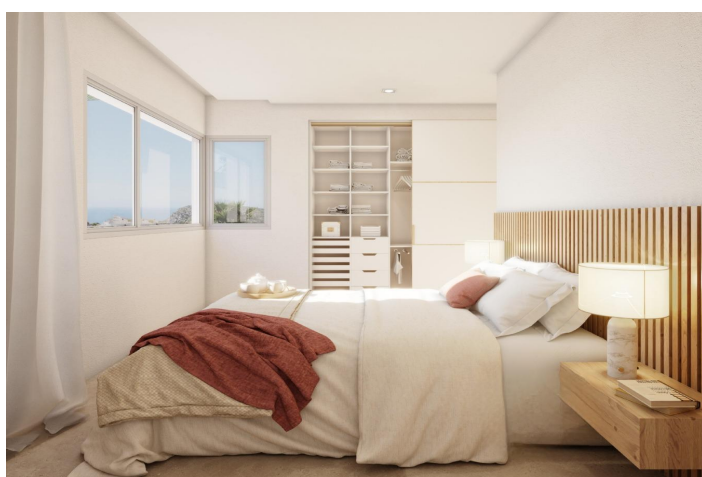

Contact us

W: www.lexington-realty.com
T: +34 966 69 51 52
M: contact@lexington-realty.com

Description

NEW BUILD VILLA WITH THE SEA VIEWS IN CUMBRE DEL SOL

A house with a clear concept, to create a fusion between indoors and outdoors, by obtaining open stays, bright and functional rooms. The living room invades the terrace and invites you to enjoy the wonderful Mediterranean climate, which gives us almost 300 days of sunshine a year.

Conceived in open L-shaped modules, the villa embraces the main garden, where an impressive infinity pool merges with the sea. A space open to the outside, which invites you to enjoy the sun and the Mediterranean climate, but oriented in such a way as to achieve maximum privacy.

The villa is divided into two levels. Upstairs is the sleeping area, where two bedrooms share a common bathroom, while the master suite becomes a private sanctuary with its own bathroom and dressing room. From the rooms, you can enjoy breathtaking views of the sea and the mountains, creating a feeling of serenity and tranquillity that invites you to relax.

This a unique and special villa, designed to enjoy life to the fullest and to create unforgettable memories in dreamlike environment. A villa that invites you to dream of a life full of luxury, comfort and beauty, in a space where architecture and nature merge in a perfect symphony.