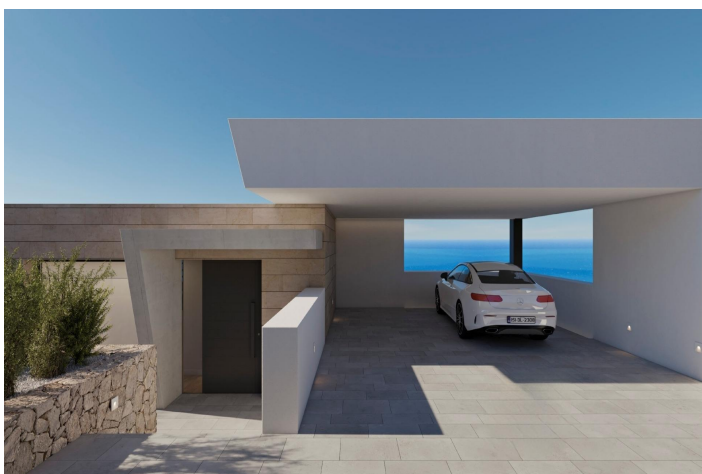

Contact us

W: www.lexington-realty.com
T: +34 966 69 51 52
M: contact@lexington-realty.com

Description

NEW BUILD LUXURY VILLA IN CUMBRE DEL SOL

In the paradisiacal Cumbre del Sol, on the Costa Blanca North, a villa with spectacular sea views has been projected. A newly built villa on one of the best located plots within the Cumbre del Sol residential complex. The incredible views from this plot are a real treat for the senses and the main feature of this villa.

The blue of the sea is integrated with the white of the facade, the raw and native stone present in the walls that terrace the plot, marking the exterior lines of the house and integrating it into the environment.

New Build villa is divided into 3 heights and all rooms face the sea, integrating it into the house through large windows. The interior spaces are generous, especially the day area, which consists of a large open space, allowing the residents to be together, rest, cook or simply relax contemplating the spectacular view of the sea that the villa offers.

Taking into account the temperate climate that we have on the Costa Blanca North, the exterior of the house plays a major role, as it becomes an extension of the living room, with large porches, barbecue, spacious terraces, an impressive swimming pool with a large predrill, triple the space of this home as the inside and outside merge into one.