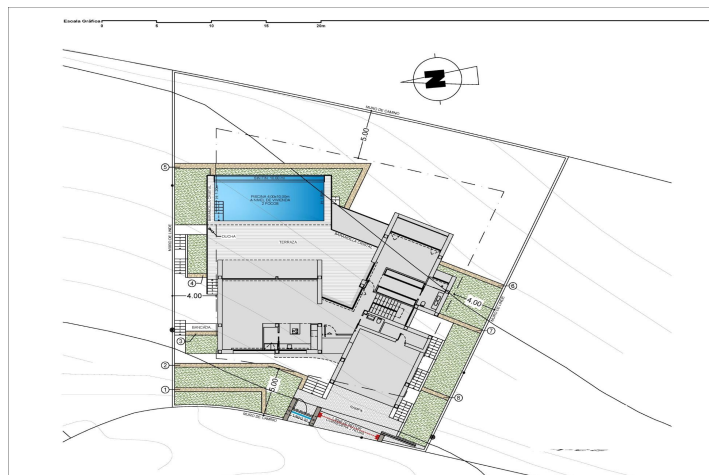

Description

NEW BUILD LUXURY VILLA IN CUMBRE DEL SOL

Cumbre del Sol is a place where you can enjoy both nature as well as the sun and sea. This luxury villa offers peace and comfort so the owner can relax peacefully with an incredible sea view. Could this be your future home?