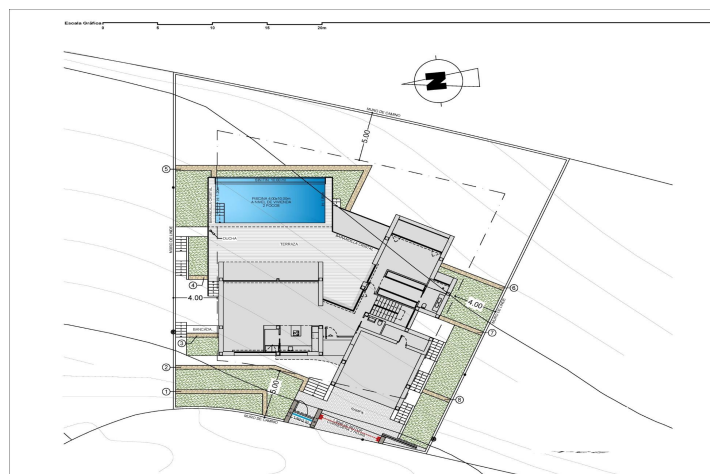

Description

NEW BUILD LUXURY VILLA IN CUMBRE DEL SOL

Cumbre del Sol is a place where you can enjoy both nature as well as the sun and sea. This luxury villa offers peace and comfort so the owner can relax peacefully with an incredible sea view. Could this be your future home?