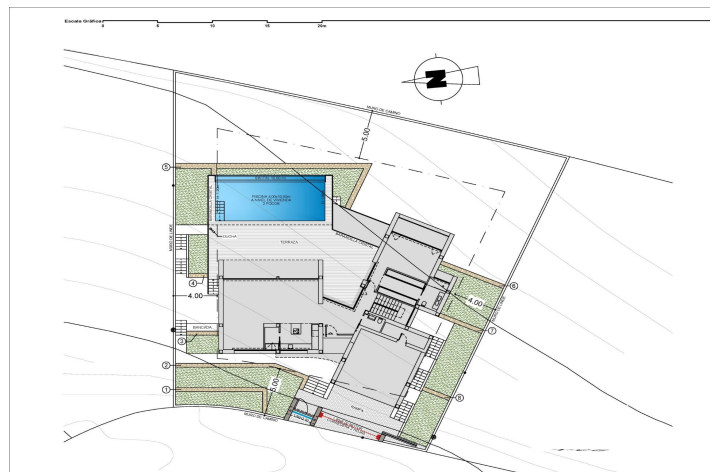

Description

NEW BUILD LUXURY VILLA IN CUMBRE DEL SOL

Cumbre del Sol is a place where you can enjoy both nature as well as the sun and sea. This luxury villa offers peace and comfort so the owner can relax peacefully with an incredible sea view. Could this be your future home?