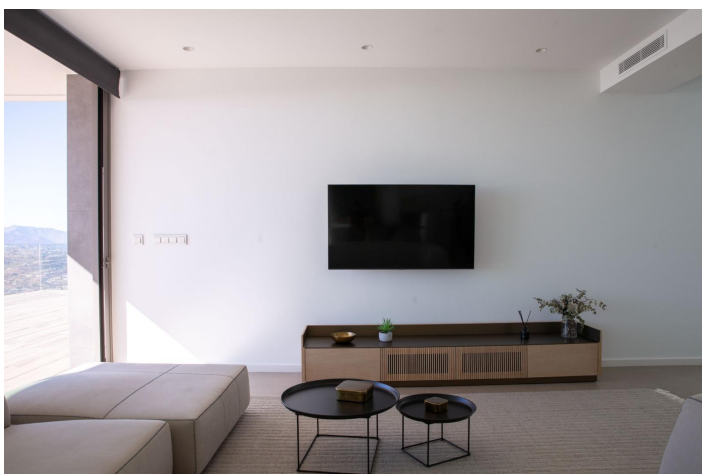

Description

NEW BUILD LUXURY VILLA IN CUMBRE DEL SOL

New Build iconic villa in Benitachell. Its design from the 21st century blends in with the exclusive surroundings of Residential Resort Cumbre del Sol perfectly. It is built on a 1168m² plot of land, where, as the villa faces the southwest you can see and enjoy amazing sunsets.

A home with many spaces to enjoy lounging around and family life in front of the sea. There are several rooms all connected with each other to be able to live different moments of the day in different settings. A dining room and living room, a kitchen with a central island where you could enjoy a perfect breakfast, and a large summer porch with a BBQ. All these rooms are laid out so you can enjoy good conversation, celebrate important family events or for you to just relax gazing at the sea

The main bedroom was designed thinking about comfort and relaxation. It is a private area with a large en suite bathroom with bath and shower facing the sea. It also has a large walk-in-closet and access to a private terrace.