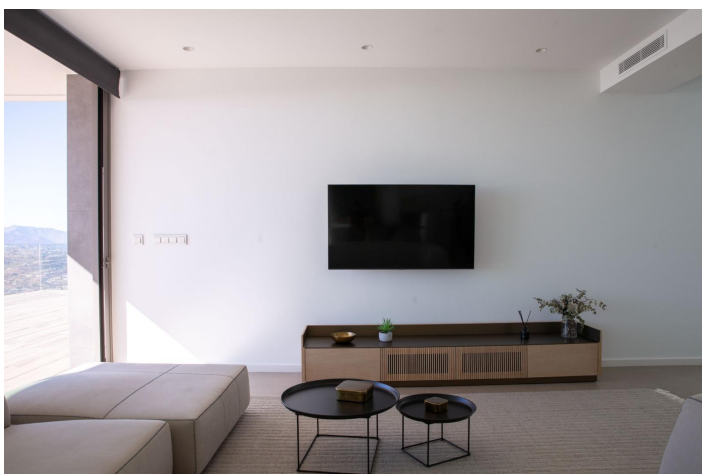

New Build iconic villa in Benitachell. Its design from the 21st century blends in with the exclusive surroundings of Residential Resort Cumbre del Sol perfectly. It is built on a 1168m² plot of land, where, as the villa faces the southwest you can see and enjoy amazing sunsets.

A home with many spaces to enjoy lounging around and family life in front of the sea. There are several rooms all connected with each other to be able to live different moments of the day in different settings. A dining room and living room, a kitchen with a central island where you could enjoy a perfect breakfast, and a large summer porch with a BBQ. All these rooms are laid out so you can enjoy good conversation, celebrate important family events or for you to just relax gazing at the sea

The main bedroom was designed thinking about comfort and relaxation. It is a private area with a large en suite bathroom with bath and shower facing the sea. It also has a large walk-in-closet and access to a private terrace.