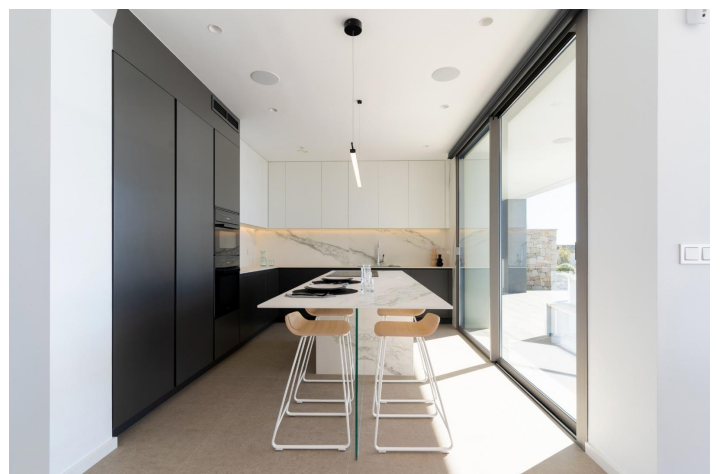

Description

NEW BUILD LUXURY VILLA IN CUMBRE DEL SOL

New Build iconic villa in Benitachell. Its design from the 21st century blends in with the exclusive surroundings of Residential Resort Cumbre del Sol perfectly. It is built on a 1168m² plot of land, where, as the villa faces the southwest you can see and enjoy amazing sunsets.

A home with many spaces to enjoy lounging around and family life in front of the sea. There are several rooms all connected with each other to be able to live different moments of the day in different settings. A dining room and living room, a kitchen with a central island where you could enjoy a perfect breakfast, and a large summer porch with a BBQ. All these rooms are laid out so you can enjoy good conversation, celebrate important family events or for you to just relax gazing at the sea