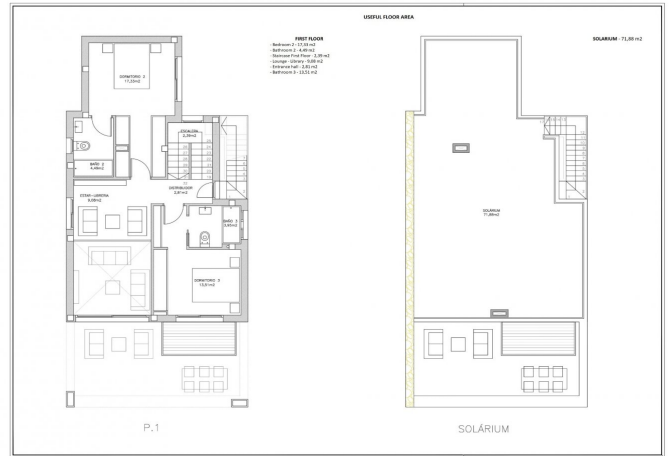

Contact us

W: www.lexington-realty.com
T: +34 966 69 51 52
M: contact@lexington-realty.com

Description

2 NEW BUILD VILLAS IN TORREVIEJA

2 New Beautiful villas in Torrevieja.

Villas has 4 bedrooms, 4 bathrooms, open plan kitchen with the lounge area, fitted wardrobes, private garden with the pool and off road parking space, private solarium and basement.