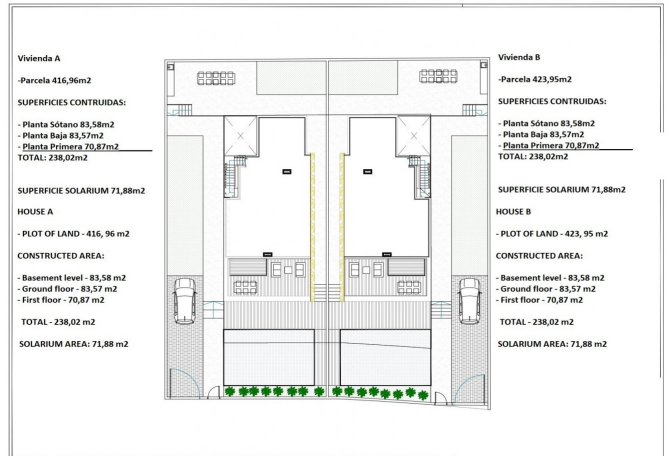

Contact us

W: www.lexington-realty.com
T: +34 966 69 51 52
M: contact@lexington-realty.com

Description

2 NEW BUILD VILLAS IN TORREVIEJA

2 New Beautiful villas in Torrevieja.

Villas has 4 bedrooms, 4 bathrooms, open plan kitchen with the lounge area, fitted wardrobes, private garden with the pool and off road parking space, private solarium and basement.