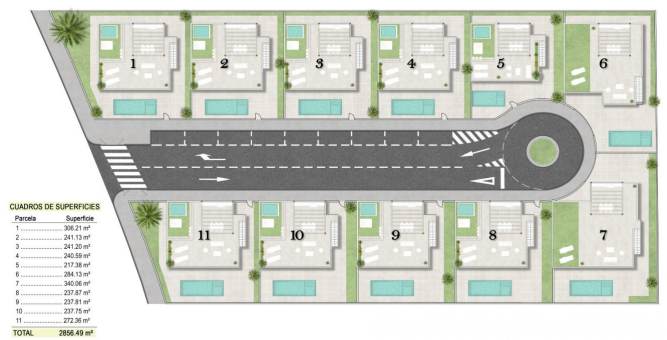

MASTERPLAN