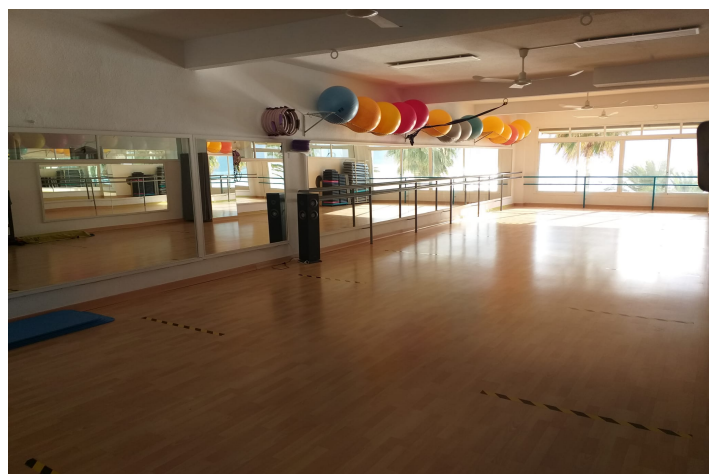

C/ Finlandia 19, Bl. 1, Loc. 2
Commercial Centre Gran Alacant
03130 Santa Pola, ALICANTE

Kontakt oss

W: www.lexington-realty.com
T: +34 966 69 51 52
M: contact@lexington-realty.com

Beskrivelse

Large premises of 380m2, located on the first line in the urban center of Altea, is oriented to the south, so in addition to the exclusive sea views, it also has a great luminosity that stands out thanks to the fact that the place is diaphanous. The sale price does not include the equipment, it has great amplitude in all its rooms, which include toilets and showers, the place also has the opportunity to become a home