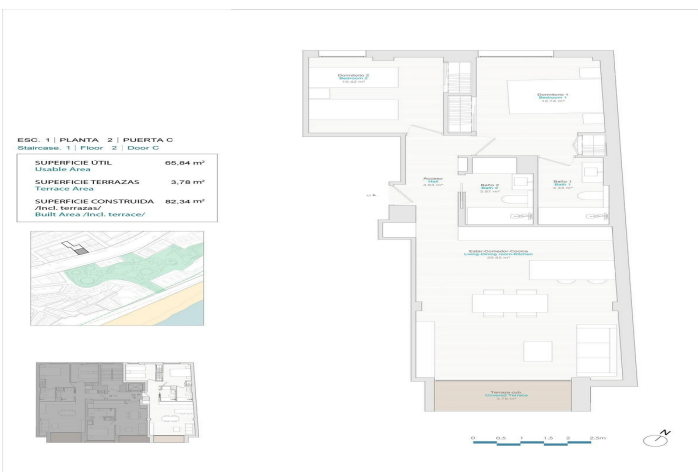

## Beskrivning

NEW BUILD APARTMENTS IN THE CENTRE OF VILLAJYOUSA

New Build development of apartments in the heart of the Villajoyosa close to all services.

Modern apartments with 1, 2 and 3 bedrooms, open plan kitchen with living area, build-in wardrobes, terraces, domotic system, air conditioning, all with storage room included, elevator, social club, community solarium with the gym. Some properties has a sea view and with parking included.